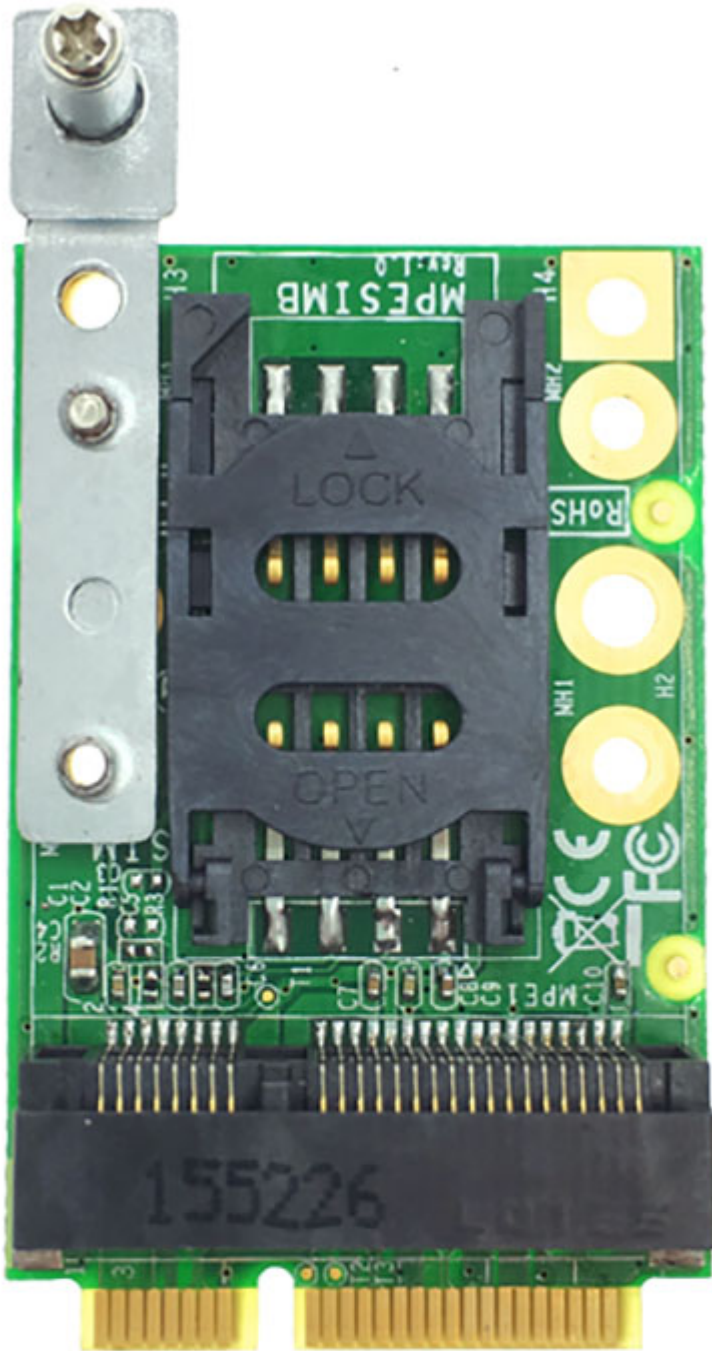

999.00 EUR  
incl. 19% VAT, plus [shipping](#)

- Mini-PCI-Express !
- For all modem cards !

This adapter/reader enables you to connect your SIM card directly with your 3G/4G/UMTS/LTE Mini-PCIe modem card. The adapter is placed directly at the modem and connected to the Mini-PCI Express slot together with the modem. The adapter works with all systems equipped with a Mini PCI-E slot (eg. EmbeddedPC, CarPC, MiniPC, Laptop, TabletPC, Android, etc..)

**Compatible modem cards (examples):**

- HUAWEI EM730/EM770/EM77V/EM770W/EM820/ME909u-521
- SIERRA WIRELESS MC8755/MC8765/MC8775/MC8780/MC8781/MC8790
- Qualcomm Gobi1000/UNDP/HP UN2400/UN2420
- OPTION GTM378/GTM380/GTM382
- Novatel EU860D/EU870D
- etc...

**Scope of supply:**

- SIM-card-adapter (without modem card)